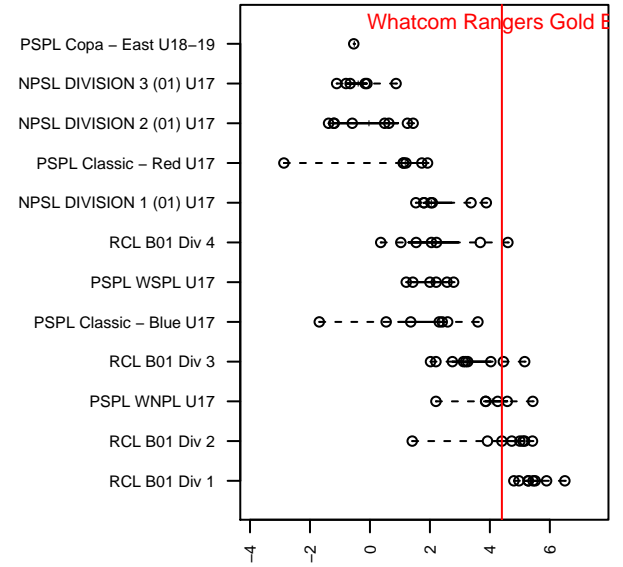

**attack and defense rating
relative to others at age
and all opponents in last 13 months**