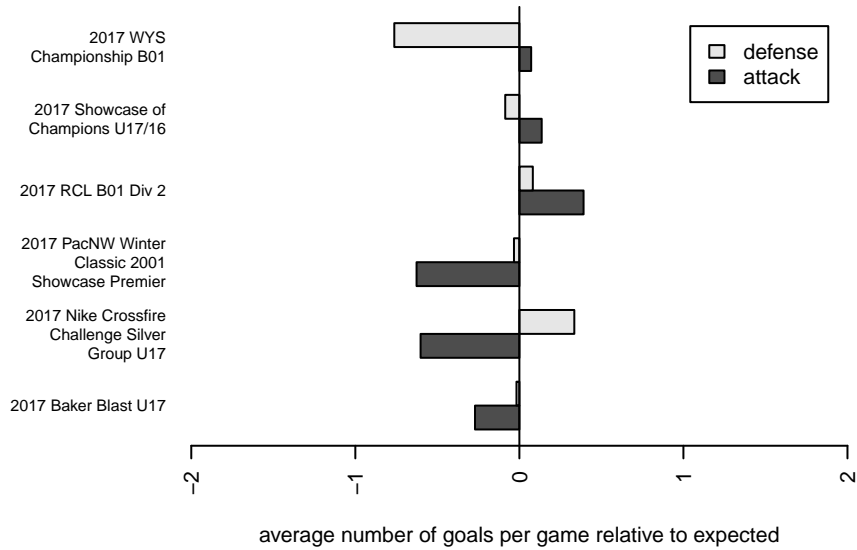

Performance relative to 13 month average