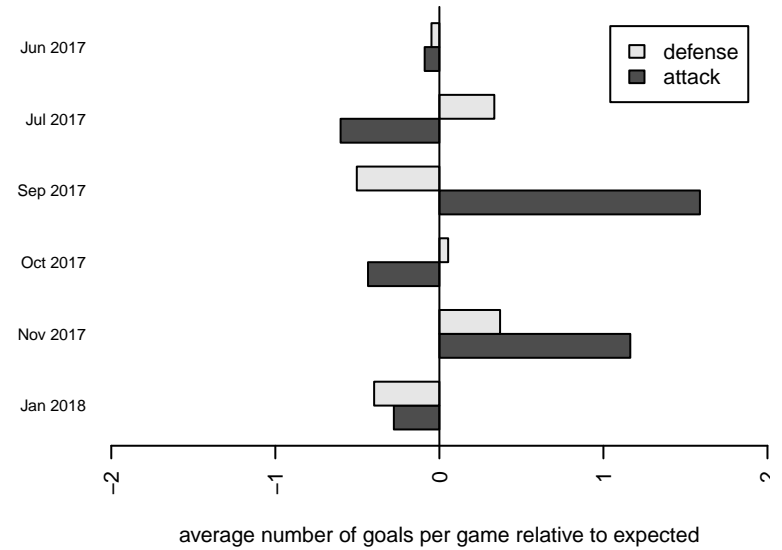

Performance relative to 13 month average