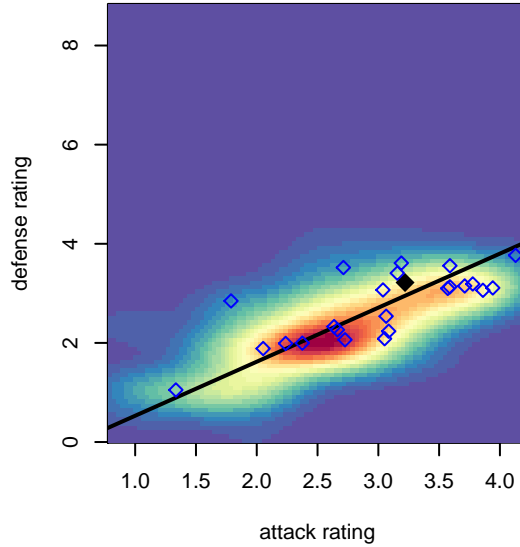

**attack and defense rating
relative to others at age
and all opponents in last 13 months**