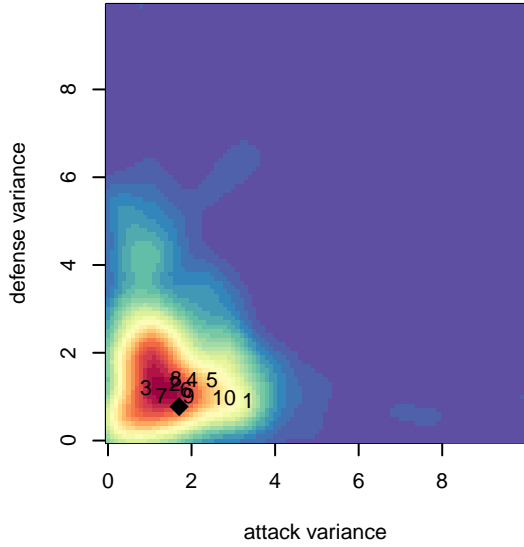

Whatcom Rangers Gold B01

Whatcom FC Rangers
 Bellingham, WA
 B01 total strength=1729
 attack=25.02 defense=24.97
 fall league = RCL B01 Div 2

alt names used:
 WFC RANGERS BU01 BLUE (WA)
 Whatcom FC Rangers – B01 Gold
 60 Whatcom FC Rangers B01 Gold
 WHATCOM FC RANGERS BU01
 Whatcom FC Rangers – B01 Gold
 WFC Rangers B01 Gold

Whatcom Rangers Gold B01
 Dots are actual minus expected GF (blue circles) and GA (red triangles).
 Blue line is smoothed change in attack strength. Red is smoothed change in defense strength.

**attack and defense variance (black dot)
relative to other teams
and top 10 in region**