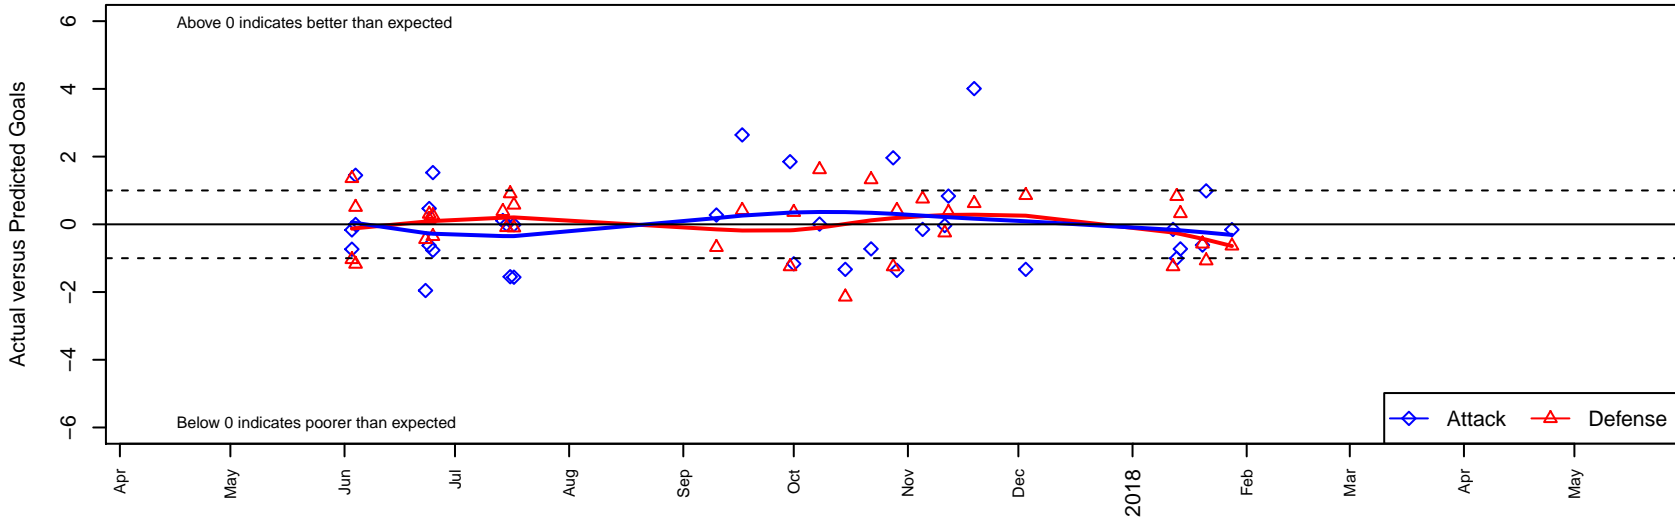

Whatcom Rangers Gold B01

Whatcom FC Rangers
 Bellingham, WA
 B01 total strength=1729
 attack=25.02 defense=24.97
 fall league = RCL B01 Div 2

alt names used:
 WFC RANGERS BU01 BLUE (WA)
 Whatcom FC Rangers – B01 Gold
 60 Whatcom FC Rangers B01 Gold
 WHATCOM FC RANGERS BU01
 Whatcom FC Rangers – B01 Gold
 WFC Rangers B01 Gold

Whatcom Rangers Gold B01
 Dots are actual minus expected GF (blue circles) and GA (red triangles).
 Blue line is smoothed change in attack strength. Red is smoothed change in defense strength.

**attack and defense variance (black dot)
relative to other teams
and top 10 in region**